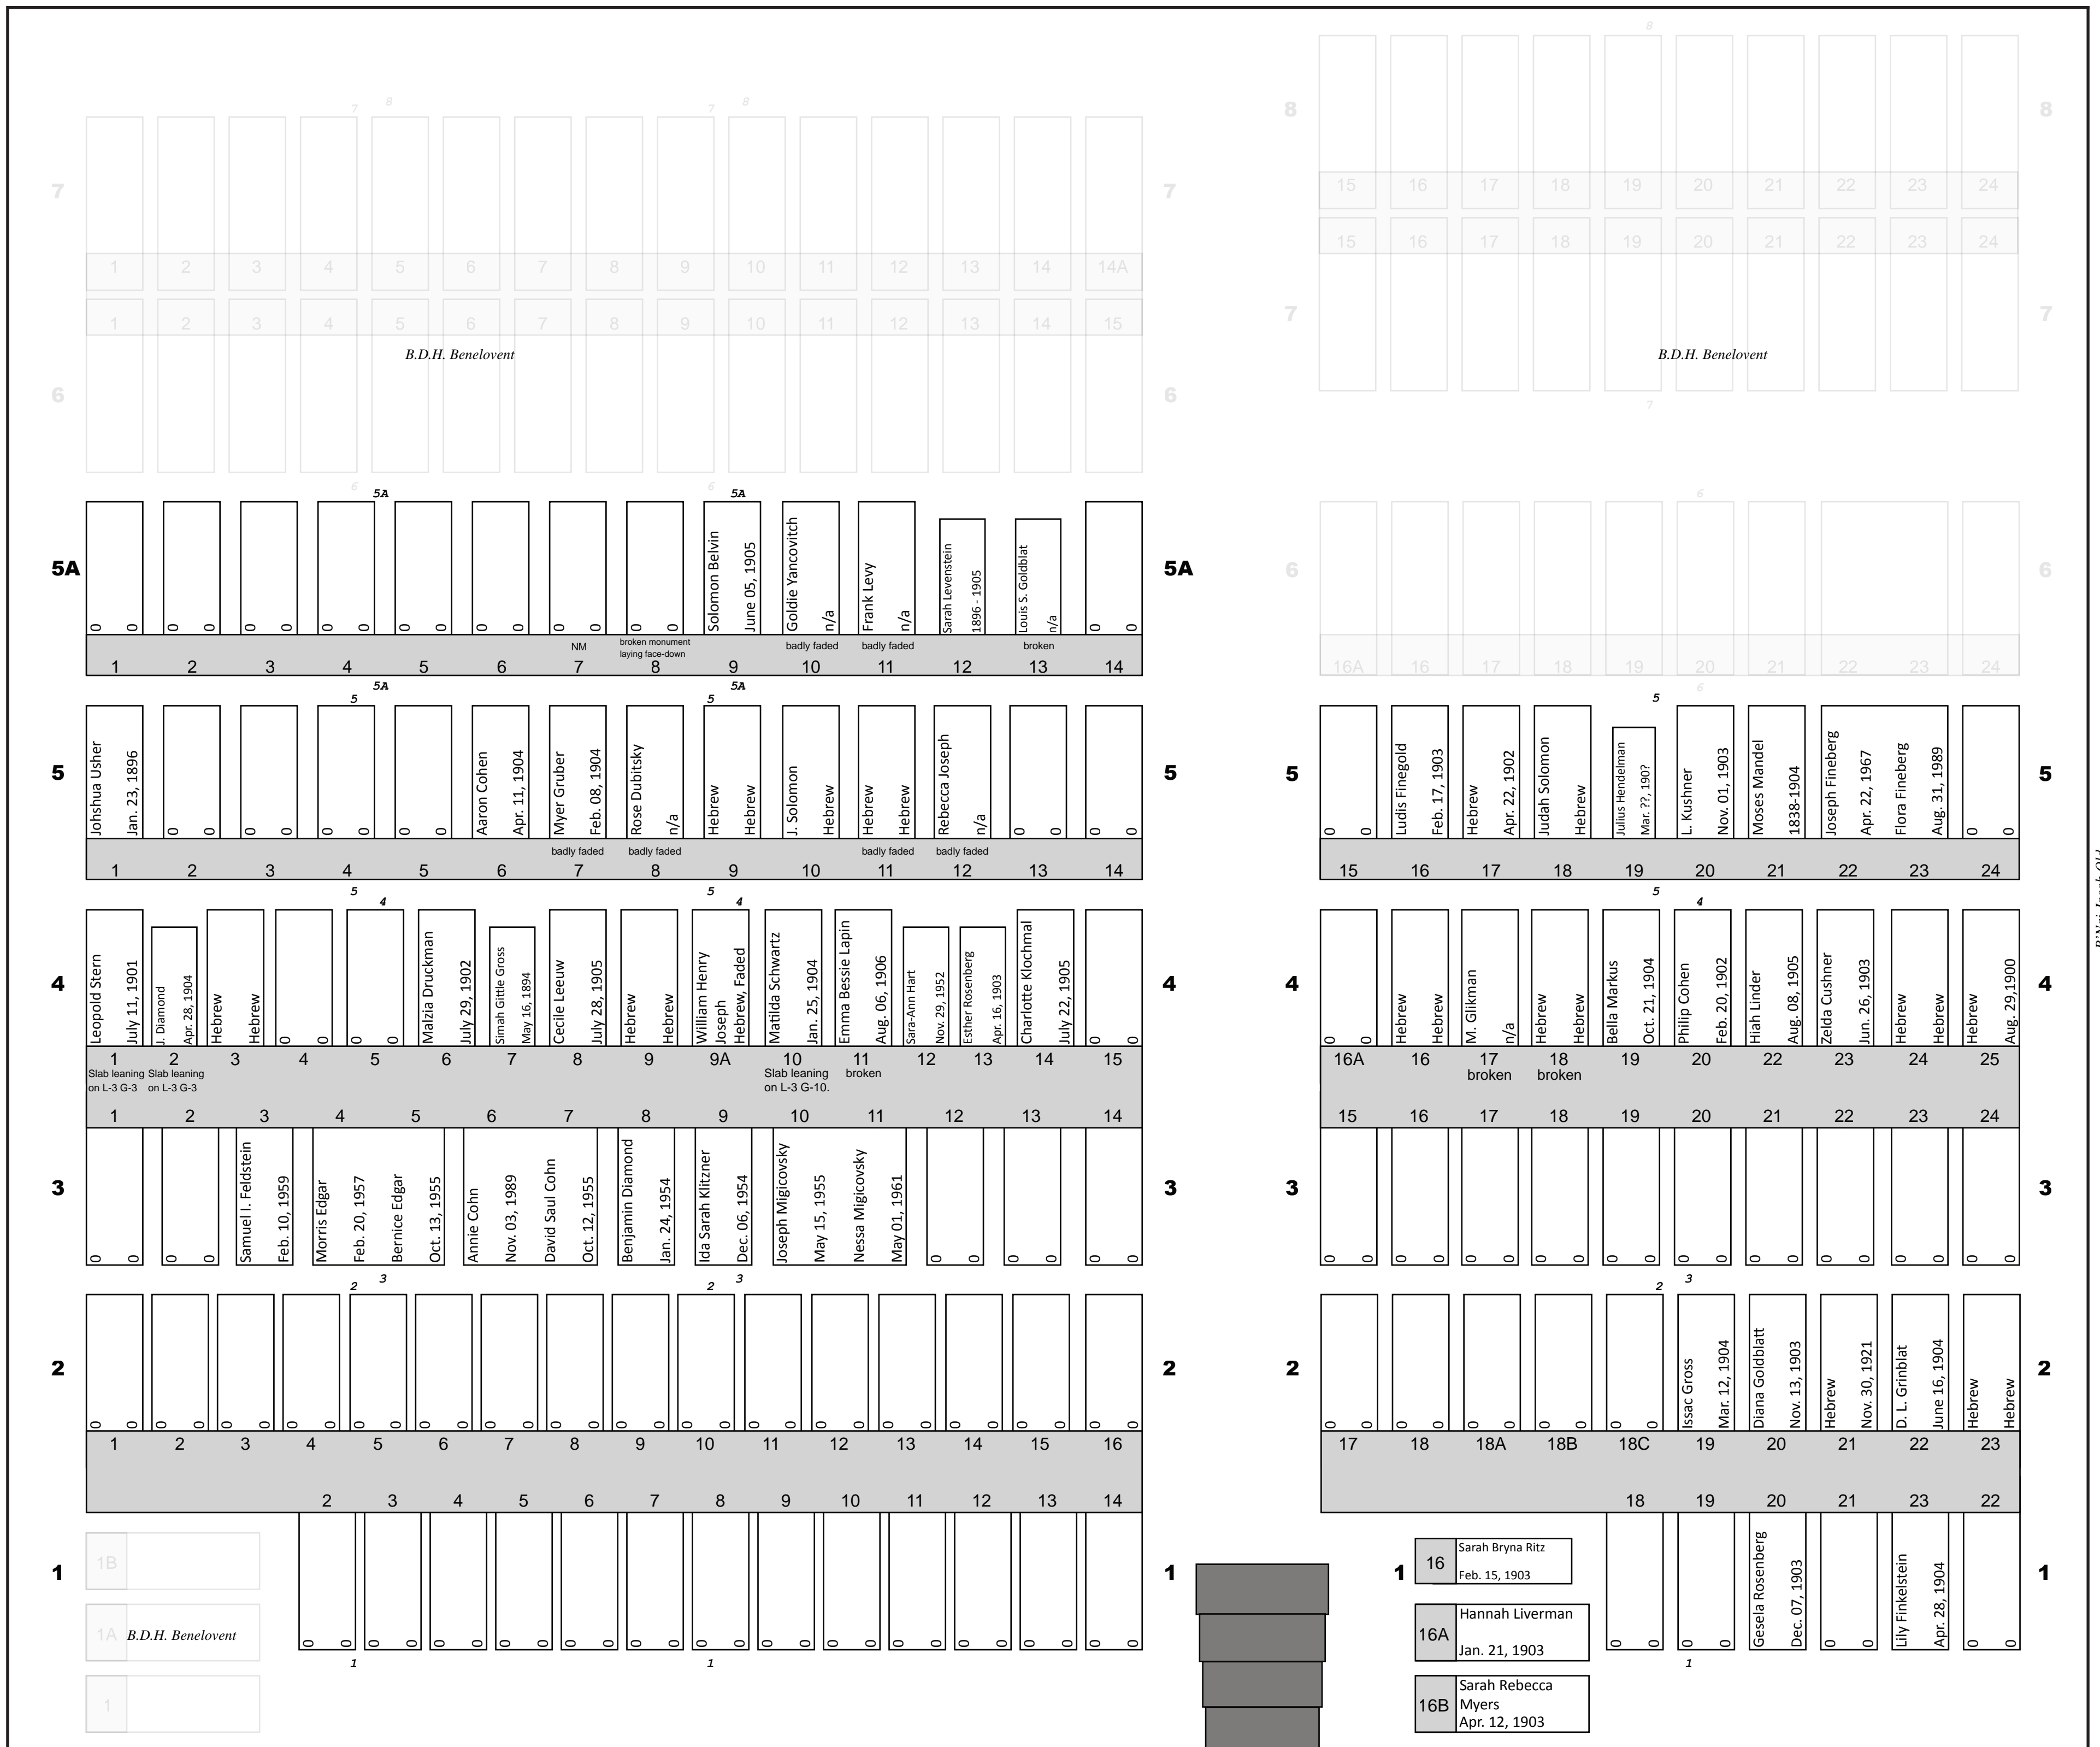

B'NAI JACOB EXTENTION - BACK RIVER

Sons Of Israel

B'Nai Jacob Old

RUE ST. DENIS

ENTRANCE