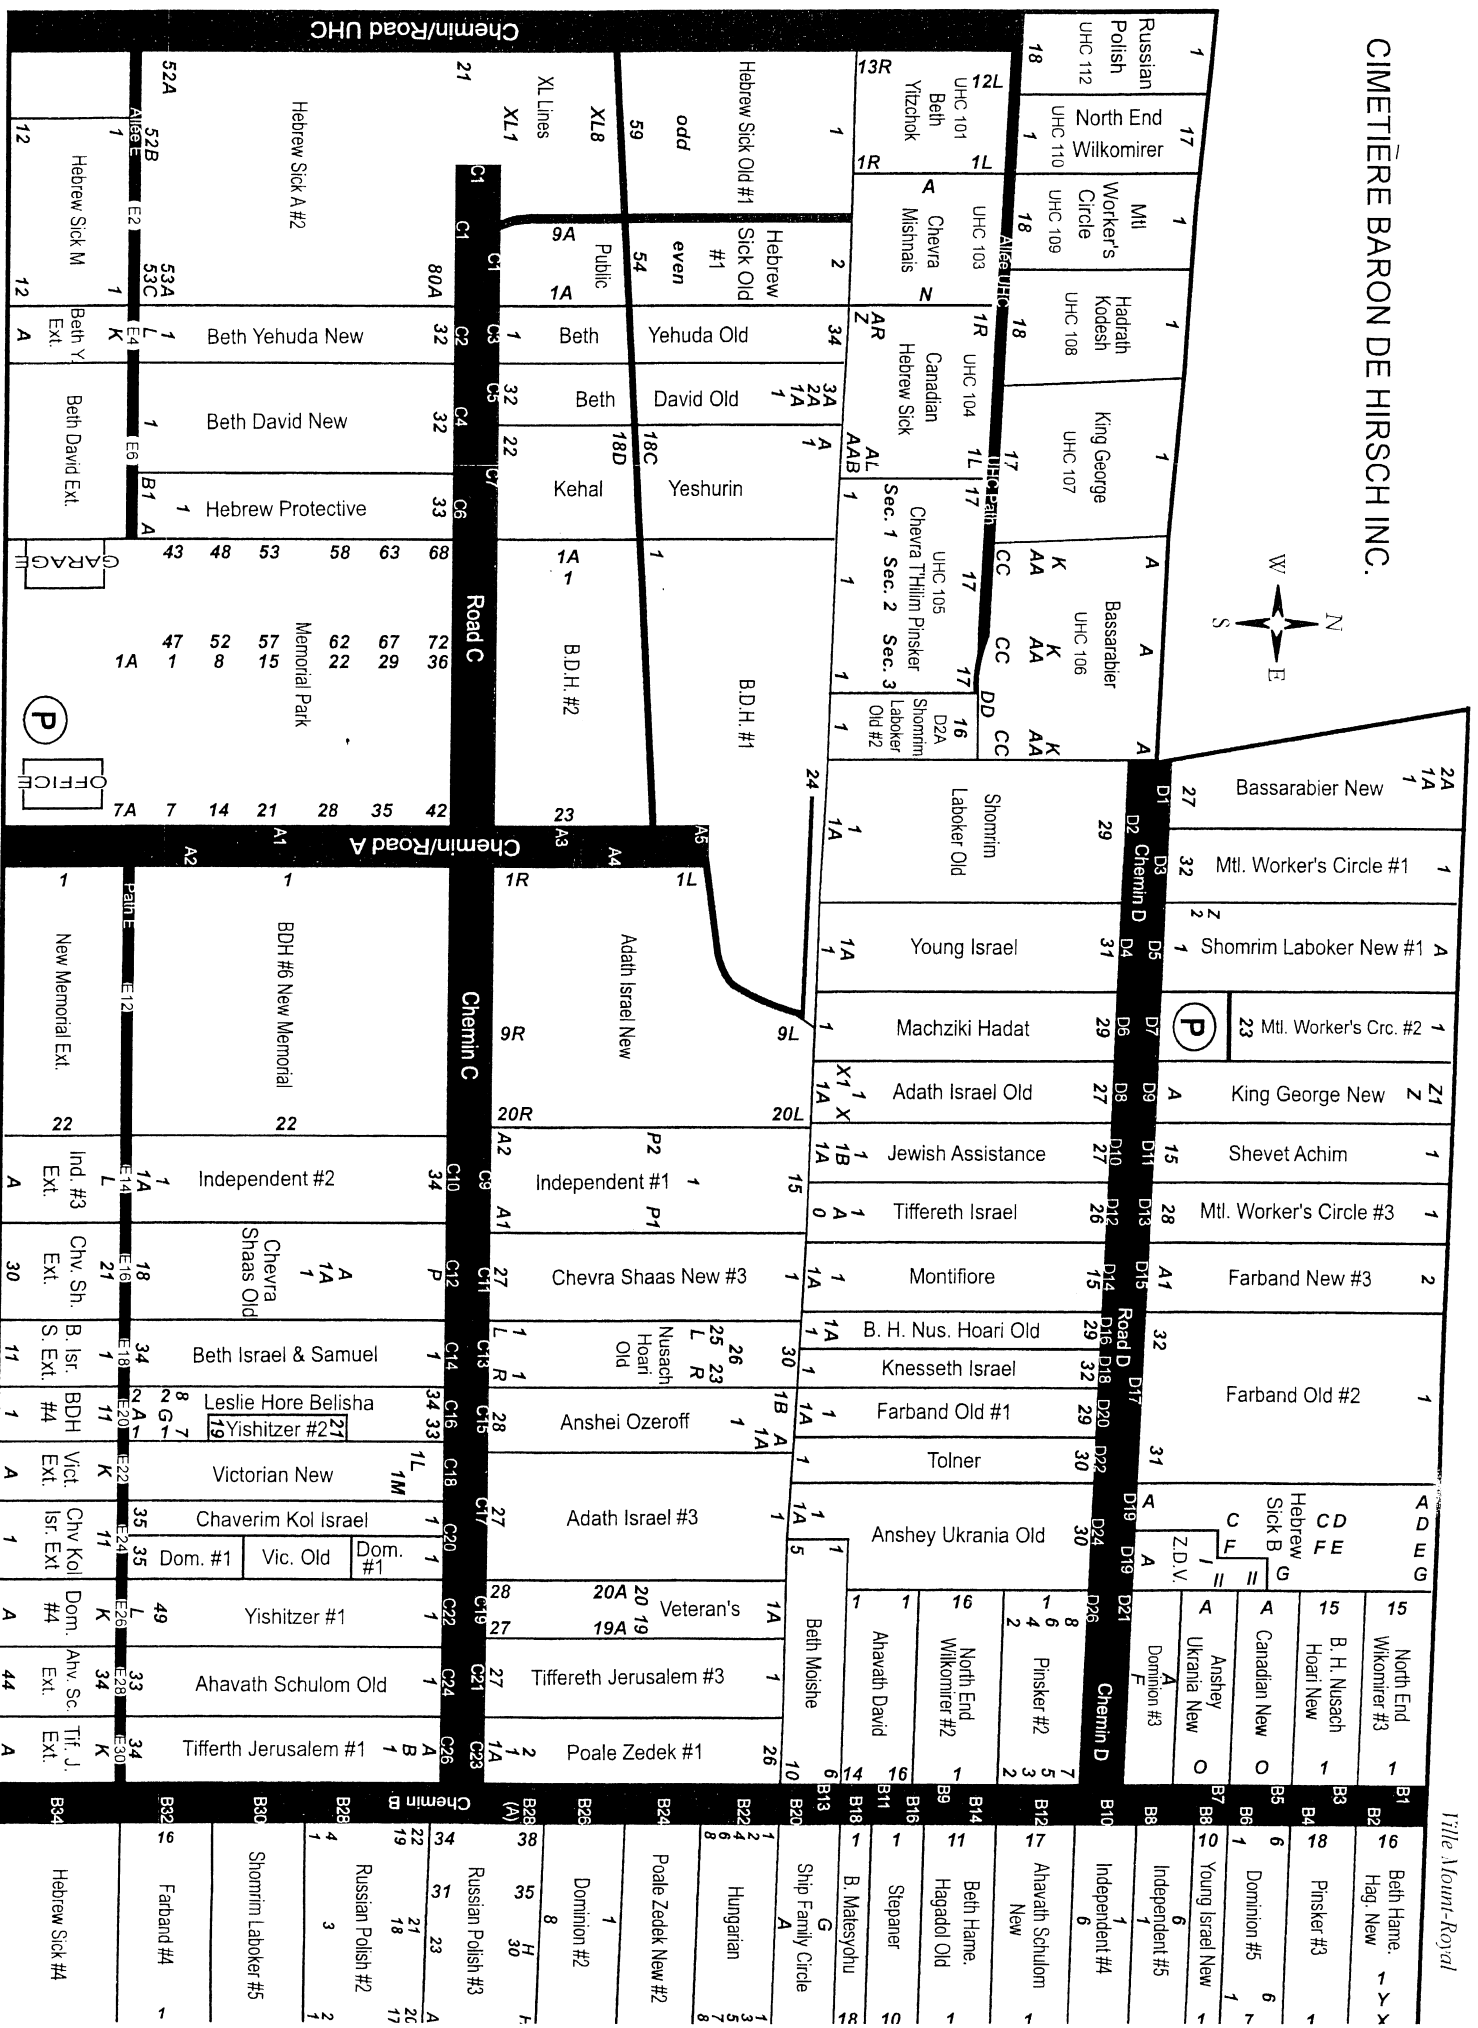

# CIMETIÈRE BARON DE HIRSCH INC.

Gate #5

Gate #4

Gate #3

Rue De La Savane

Gate #2

De La Savane St.

Gate #1

Tille Mount-Royal